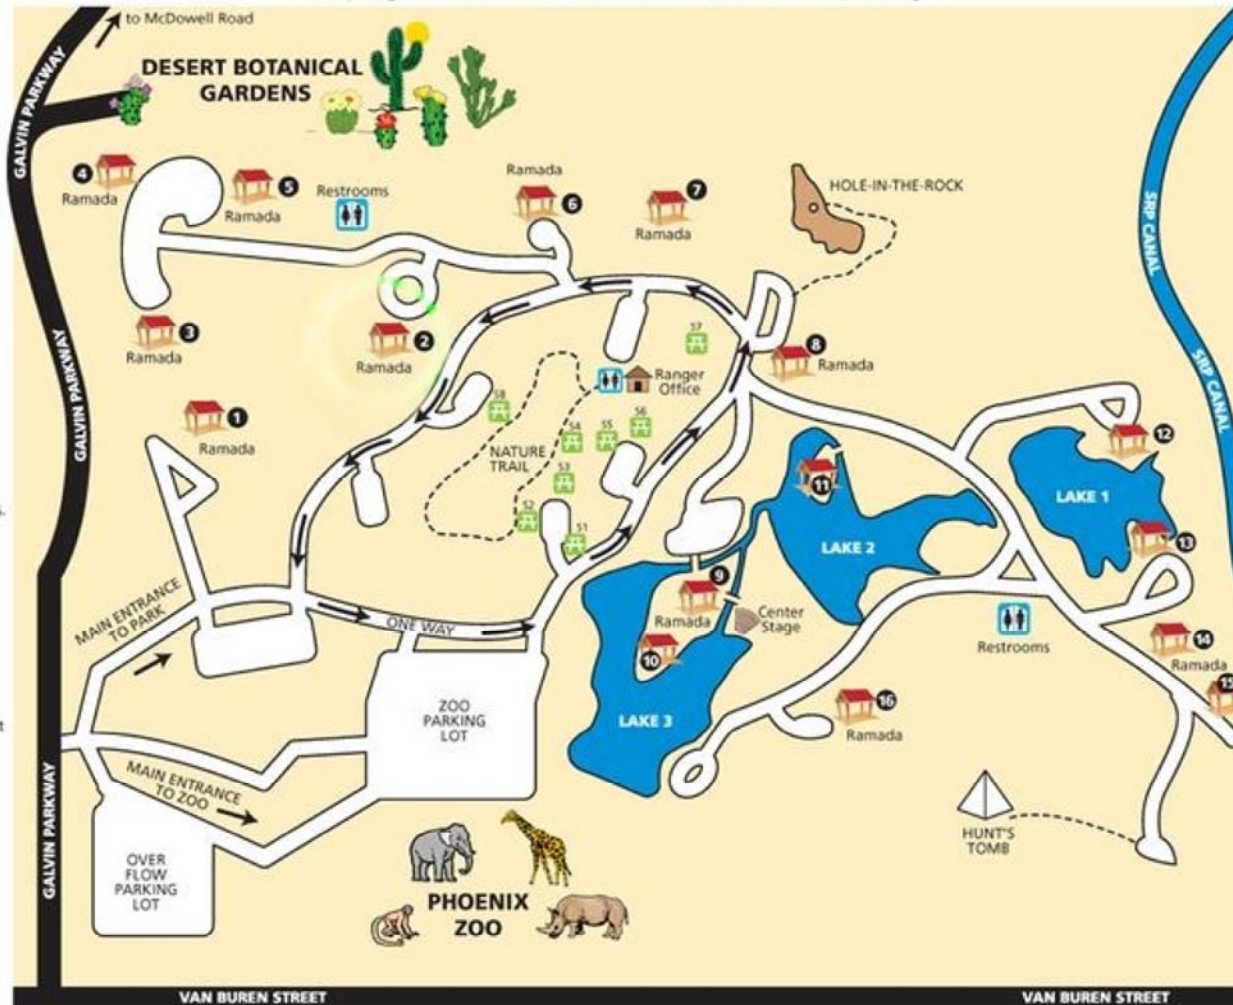

Papago Park - 625 North Galvin Parkway

Legend

-  Restroom
-  Ramada
-  Picnic Shelter

NOTE:
 Ramada number
 2, 9, 10, 11, 13, 14
 and 15, are
 reservable ramadas.
 All other ramadas
 are on a first come
 basis.

For Papago Park
 Reservations and
 Alcohol Permits
 please contact
 East District Office
 1001 N. 52nd Street
 Monday - Friday
 8 a.m. - 5 p.m.

VAN BUREN STREET

VAN BUREN STREET